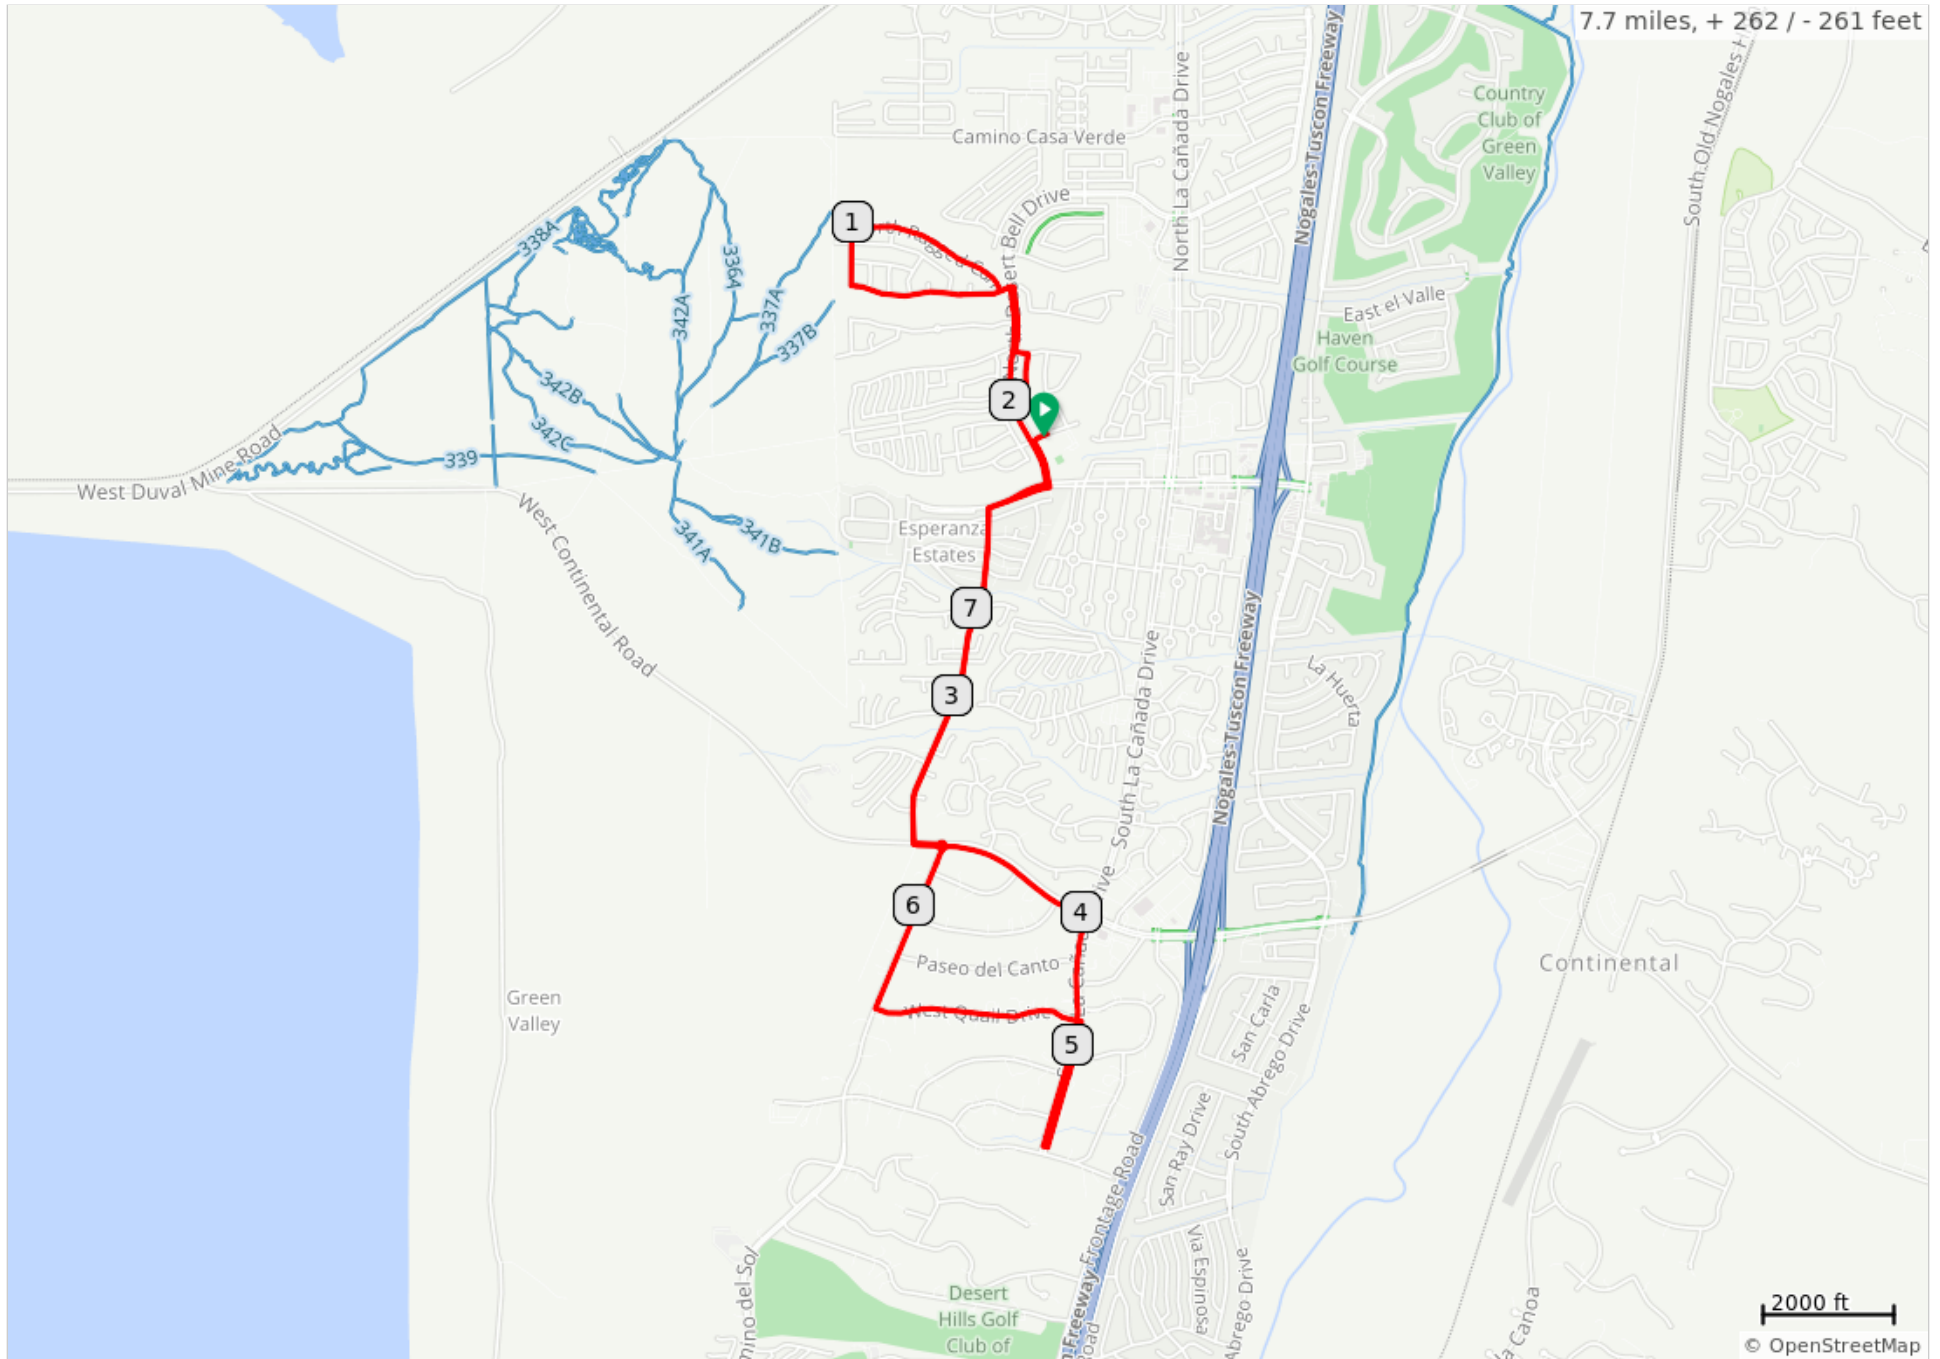

10-10-10-Portillo Loop

7.7 miles, + 262 / - 261 feet

10-10-10-Portillo Loop

Num	Dist	Type	Note	Next
1.	0.0	📍	Start of route	0.0
2.	0.0	←	L onto North Crescent Bell Drive	0.2
3.	0.3	←	L onto West Union Bell Drive	0.0
4.	0.3	→	R onto North Desert Bell Drive	0.2
5.	0.5	←	L onto West Calle Artistica	0.0
6.	0.5	→	R onto North Rugged Can	1.1
7.	1.7	↻	Sharp R onto North Desert Bell Drive	0.6
8.	2.3	→	R onto West Esperanza Boulevard	0.2
9.	2.4	←	L onto South Camino del Portillo	1.0
10.	3.4	←	L onto West Continental Road	0.1
11.	3.5	↑	At roundabout, take exit 2 onto West Continental Road	0.5
12.	4.0	→	R onto South La Cañada Drive	1.1
13.	5.1	←	L onto West Quail Drive	0.6
14.	5.7	→	R onto South Camino del Sol	0.5
15.	6.2	↑	At roundabout, take exit 2 onto West Continental Road	0.1
16.	6.3	→	R onto South Camino del Portillo	1.0
17.	7.3	→	R onto West Esperanza Boulevard	0.2
18.	7.5	←	L onto North Desert Bell Drive	0.1
19.	7.6	→	R onto Belltower Drive	0.0
20.	7.7	📍	End of route	0.0

7.7 miles. +262/-261 feet